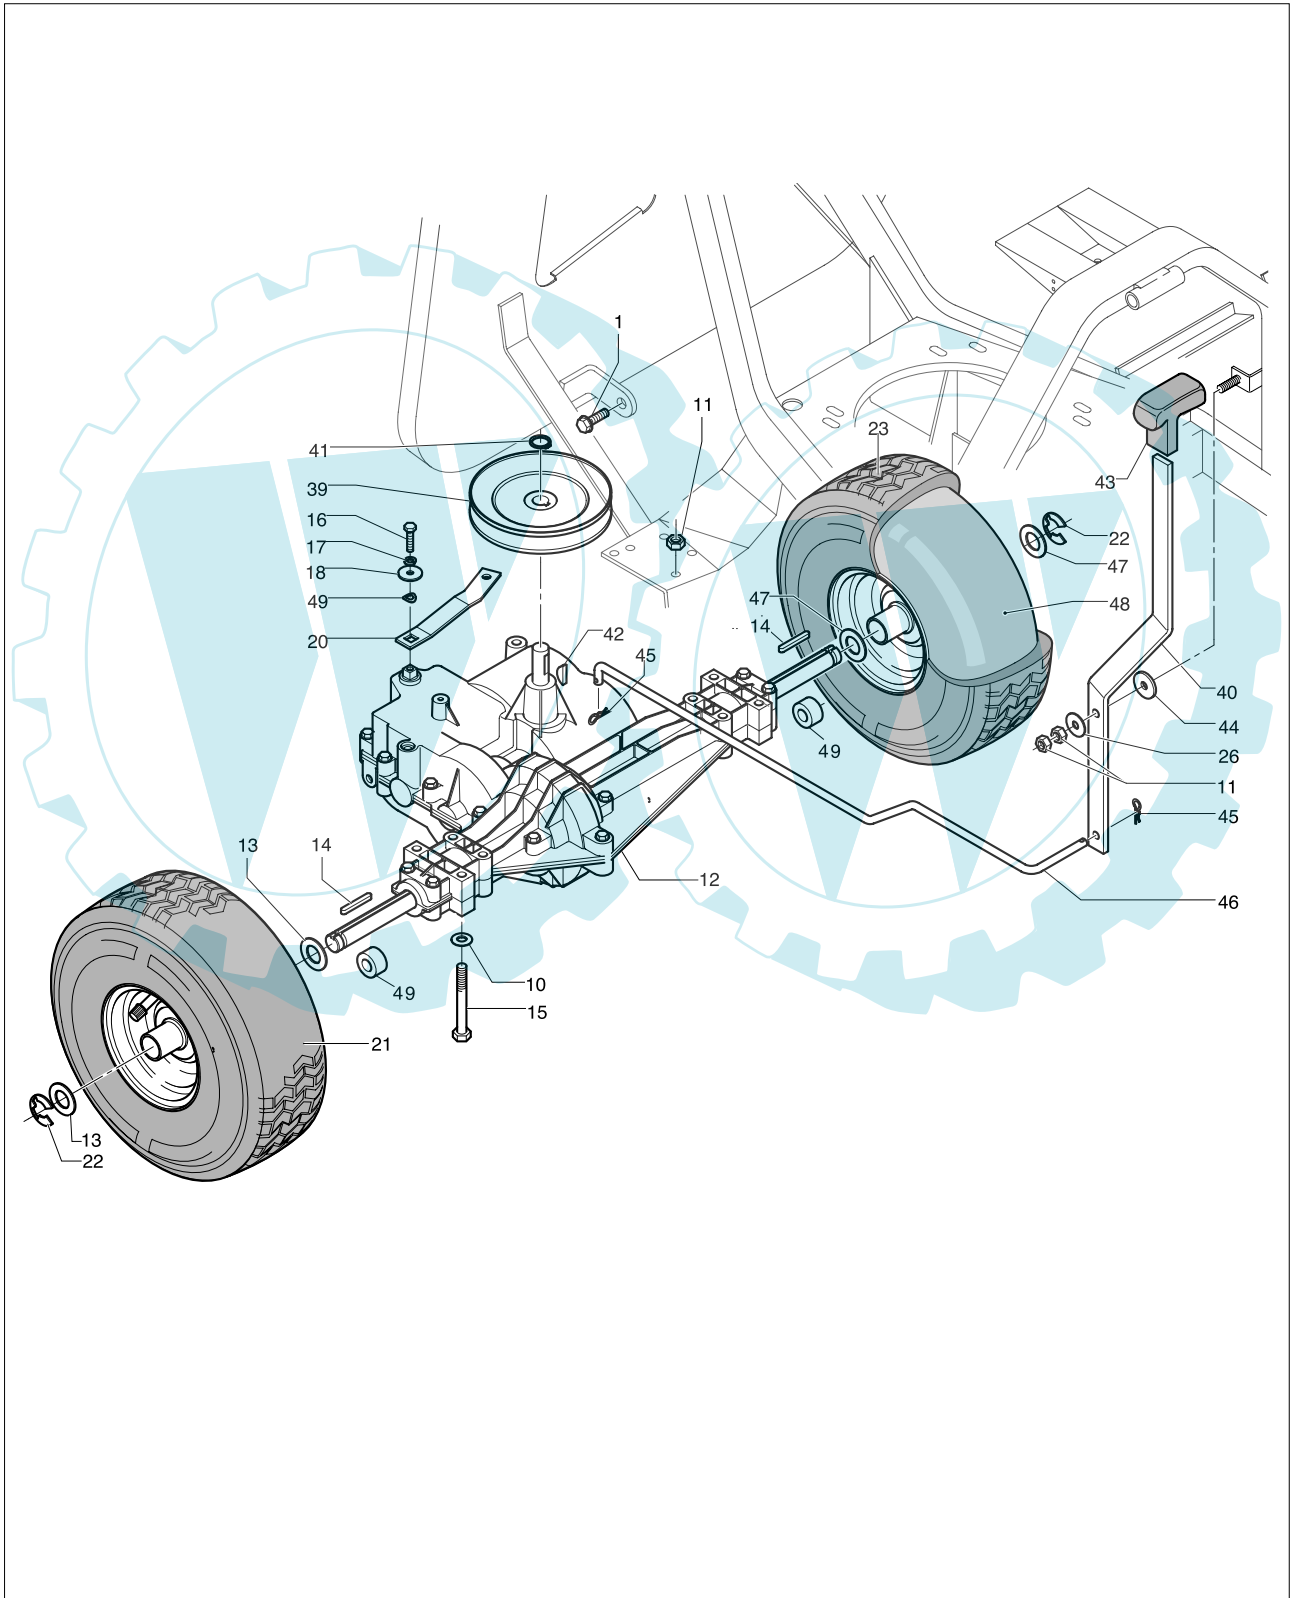

brand	Mr Bricolage

date	FEB/04	SH	EET 3/18

Model

CHOPPER 26" 10.5HP

Product number

953878271