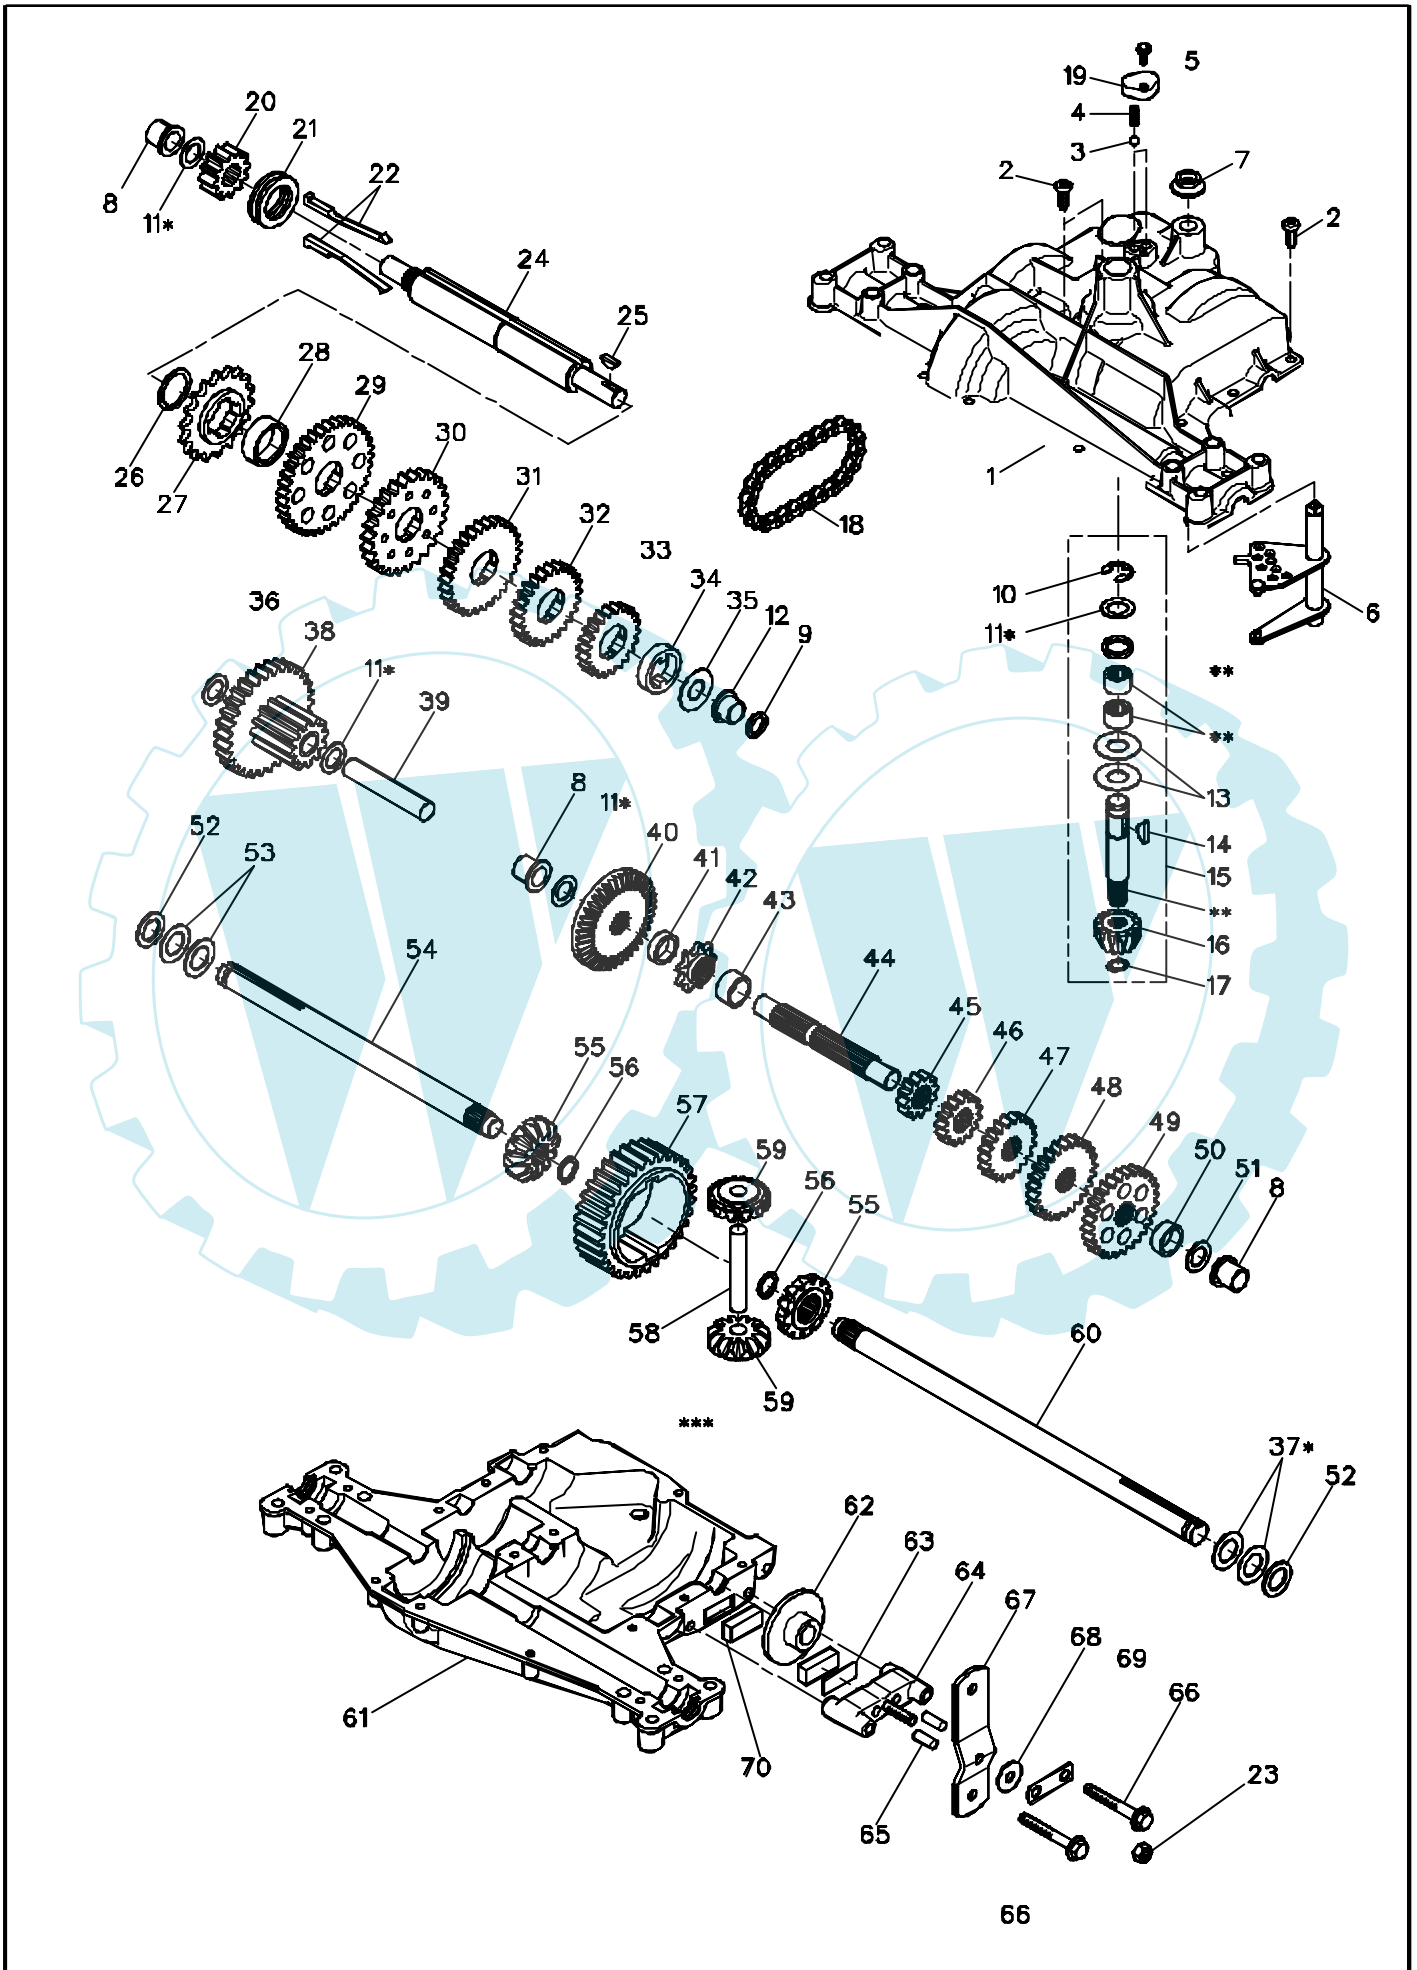

SHEET 16/18

Model

CHOPPER 26" 10.5HP G

Product number

953878271

Pos.	PN ELX	DESCRIPTION	Q.ty
3	531208769	screw	2
4	531206852	bin fixture plate	2
5	531208491	nut	3
6	531206788	full bin monitor plate	1
14	531207008	bin frame	1
15	531207009	bin fabric covering	1

Pos.	PN ELX	DESCRIPTION	Q.ty
------	--------	-------------	------

brand **BRICOMARCHE**

date feb-04 SHEET 18/18

Model

CHOPPER 26" 10.5HP

Product number

953878271

Pos.	PN ELX	DESCRIPTION	Q.ty
1	5195377-00	Housing, Upper	1
2	5195378-00	Screw, Tapping, 1/4-20 X .734	16
3	5195379-00	Ball, Detent	2
4	5195380-00	Spring, Detent	2
5	5195381-00	Screw, Tapping, No. 10-24 X .482	1
6	5195382-00	Assy, Kit, Shifter	1
7	5195383-00	V-Ring	1
8	5195384-00	Bearing, Flange	3
9	5195385-00	Seal, Oil	1
10	5195386-00	Ring, Retaining	1
11	5195387-00	Assy, Kit, Shim, .625 Shaft	4*
12	5195388-00	Bearing, Flange	1
13	5195389-00	Washer, Plain, .632 X 1.38 X .046	2
14	5195390-00	Key, Woodruff, No. 606	1
15	5195391-00	Assy, Kit, Input Shaft	1
16	5195392-00	Pinion, Bevel, 12T	1
17	5195393-00	Ring, Retaining	1
18	5195394-00	Chain, 24 Pitches	1
19	5195395-00	Cover, Detent	1
20	5195396-00	Gear, Spur, 12T	1
21	5195397-00	Collar, Clutch	1
22	5195398-00	Assy, Kit, Clutch Keys	1
23	5195399-00	Nut, Lock, 5/16-24	1
24	5195400-01	Shaft, Intermediate	1
25	5195401-00	Key, Woodruff, No. 61	1
26	5195402-00	Ring, Retaining	1
27	5195403-00	Sprocket, 18T	1
28	5195404-00	Spacer, 1.131 X 1.45 X .494	1
29	5195405-00	Gear, Spur, 37T	1
30	5195406-00	Gear, Spur, 35T	1
31	5195407-00	Gear, Spur, 30T	1
32	5195408-00	Gear, Spur, 25T	1
33	5195409-00	Gear, Spur, 22T	1
34	5195410-00	Spacer, 1.133 X 1.50 X .375	1
35	5195411-00	Washer, Plain, .640 X 1.37 X .061	1
36	5195412-00	Washer, Plain, .632 X 1.00 X .046	1
37	5195413-00	Assy, Kit, Shim, .750 Shaft	1*