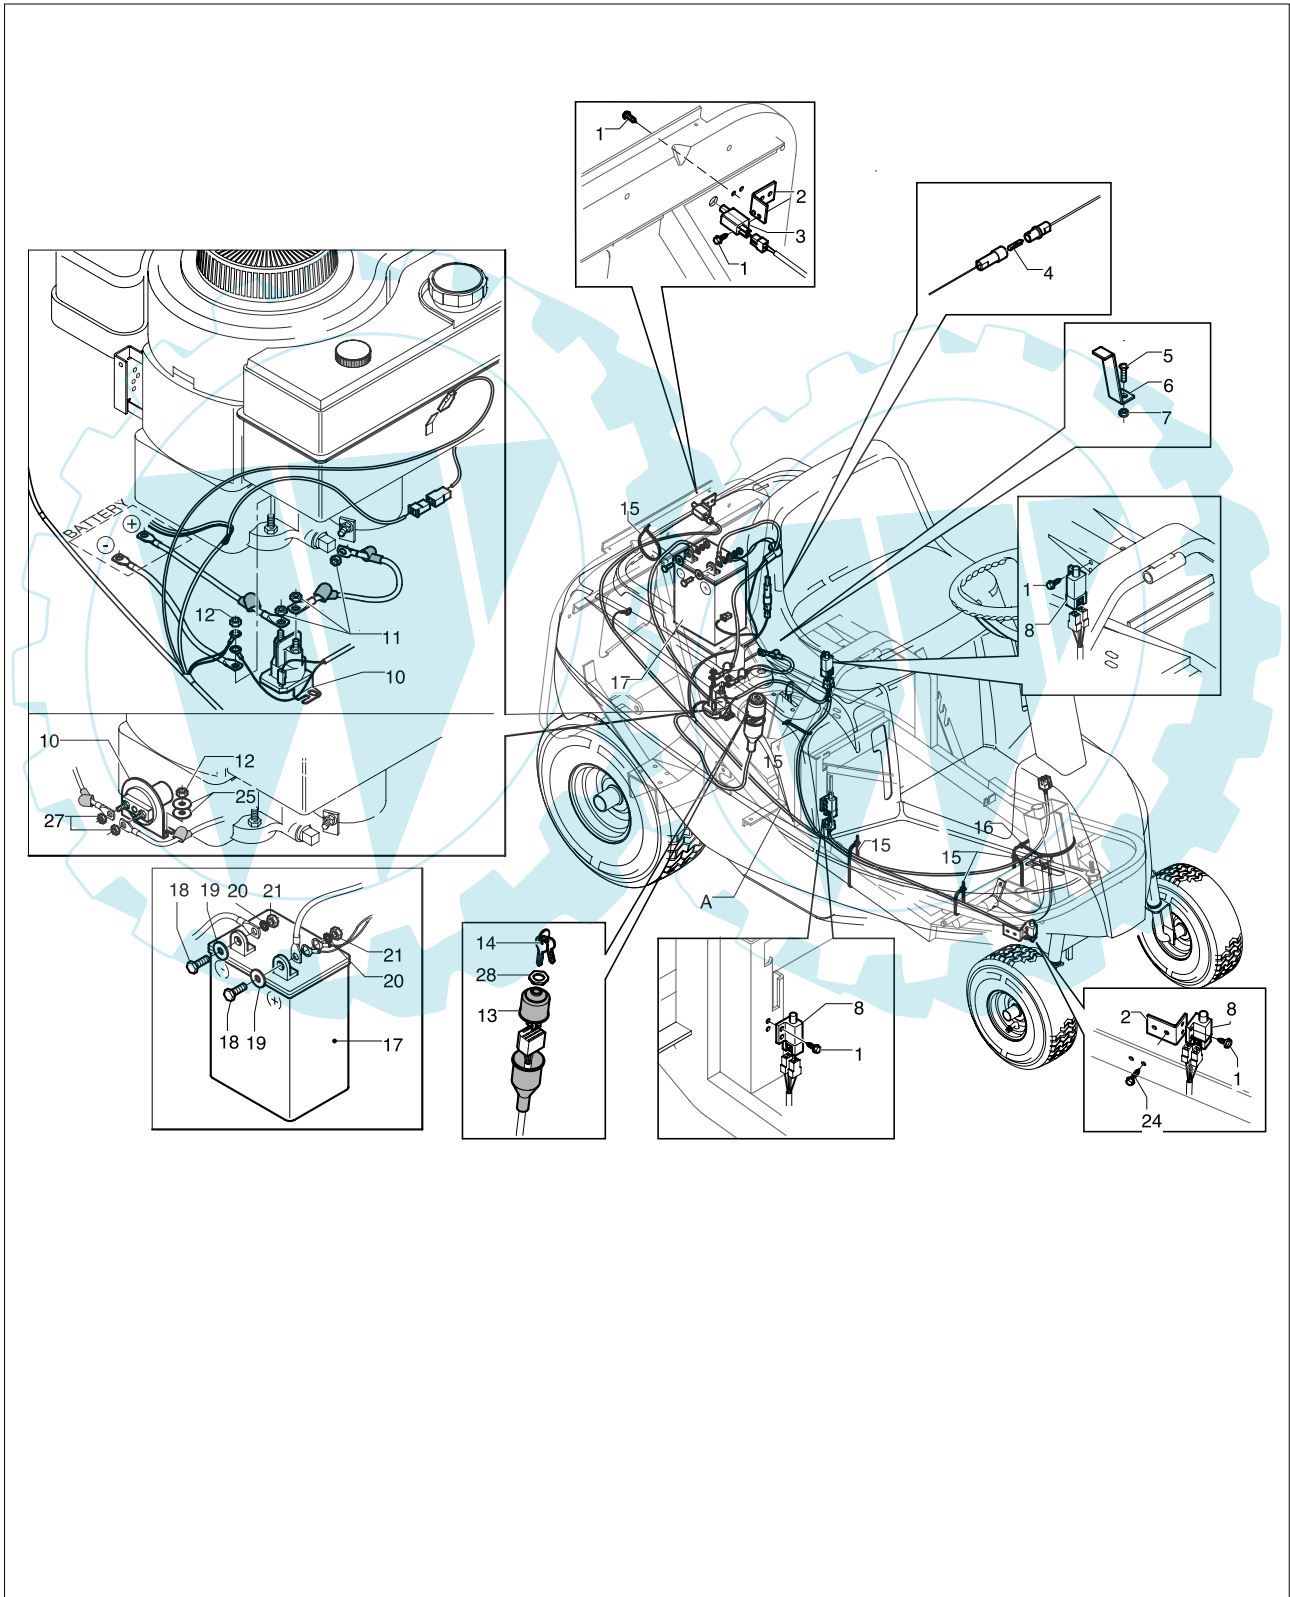

brand	Mr Bricolage

date	feb-04	SHEET	13/18

Model	CHOPPER 26" 10.5HP

Product number	953878271