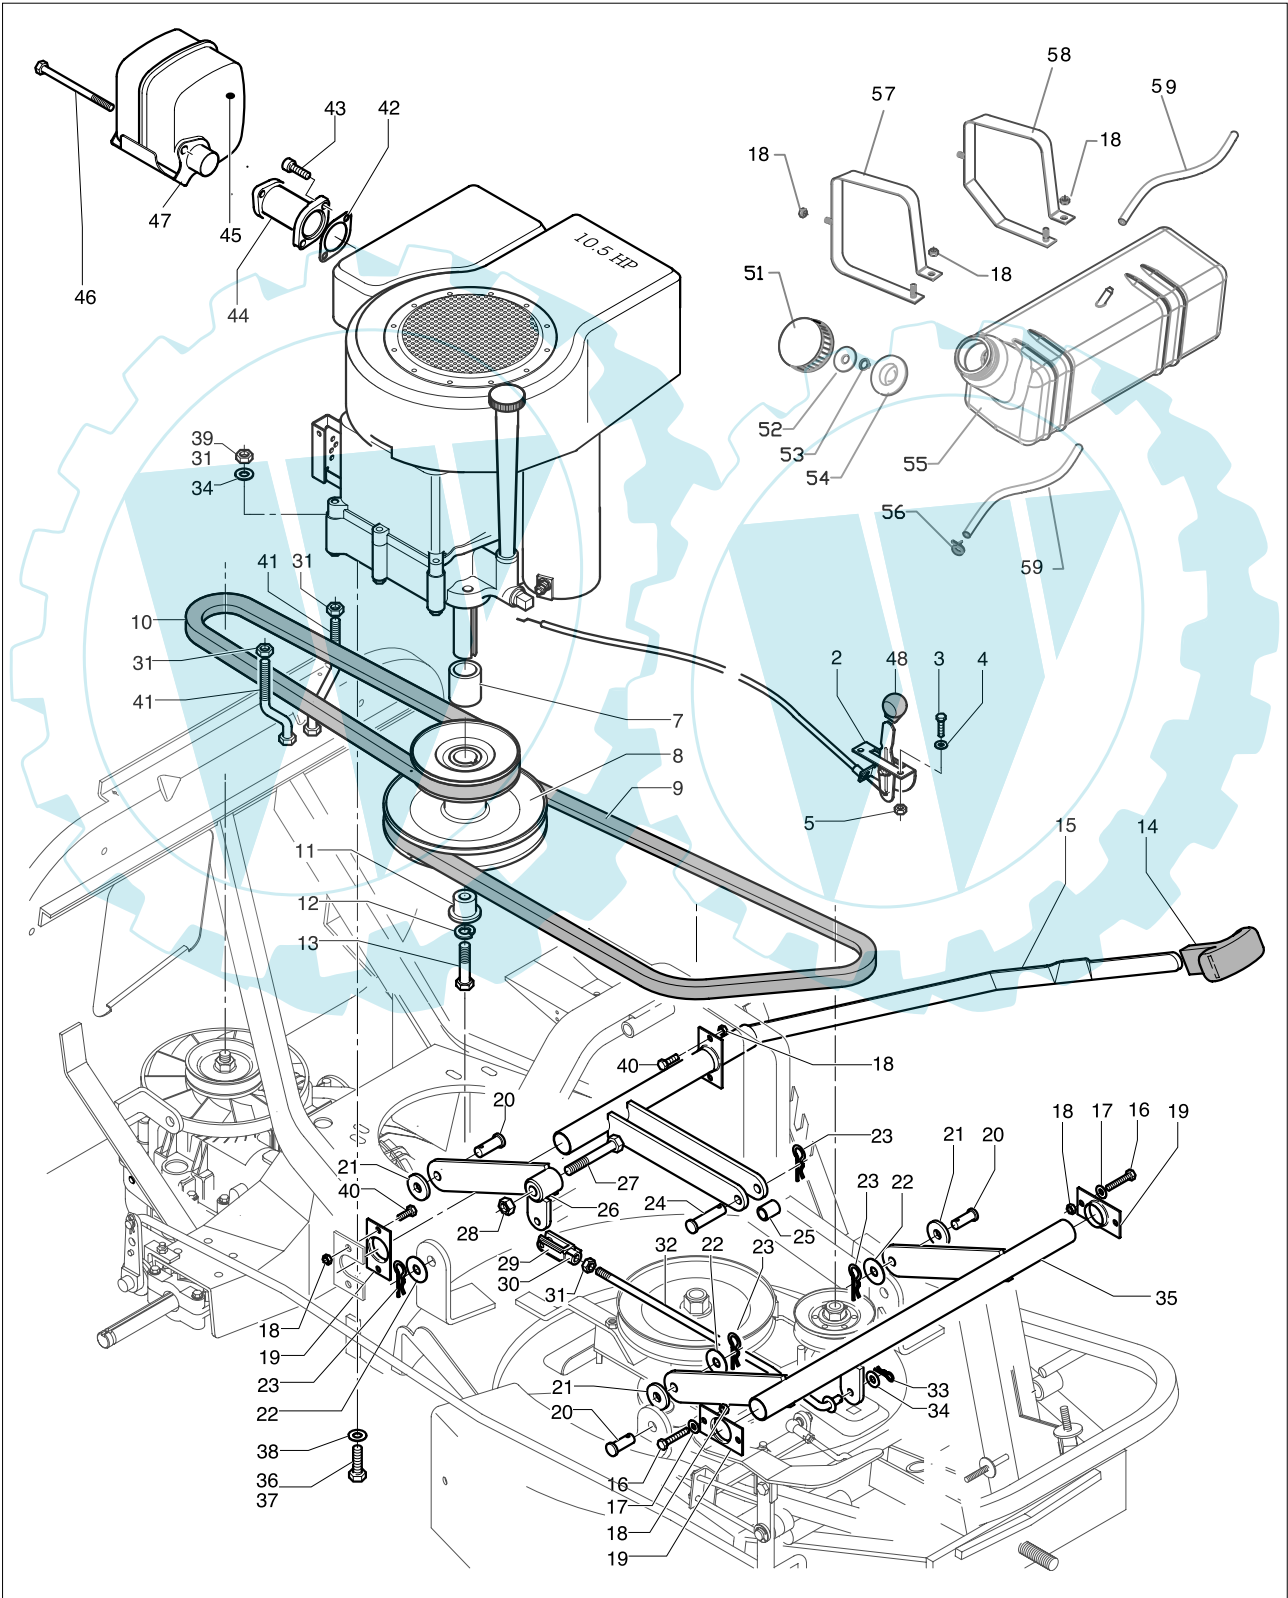

brand	Mr Bricolage

date	FEB/04	SH	EET 1/18

Model

CHOPPER 26" 10.5HP

Product number

953878271