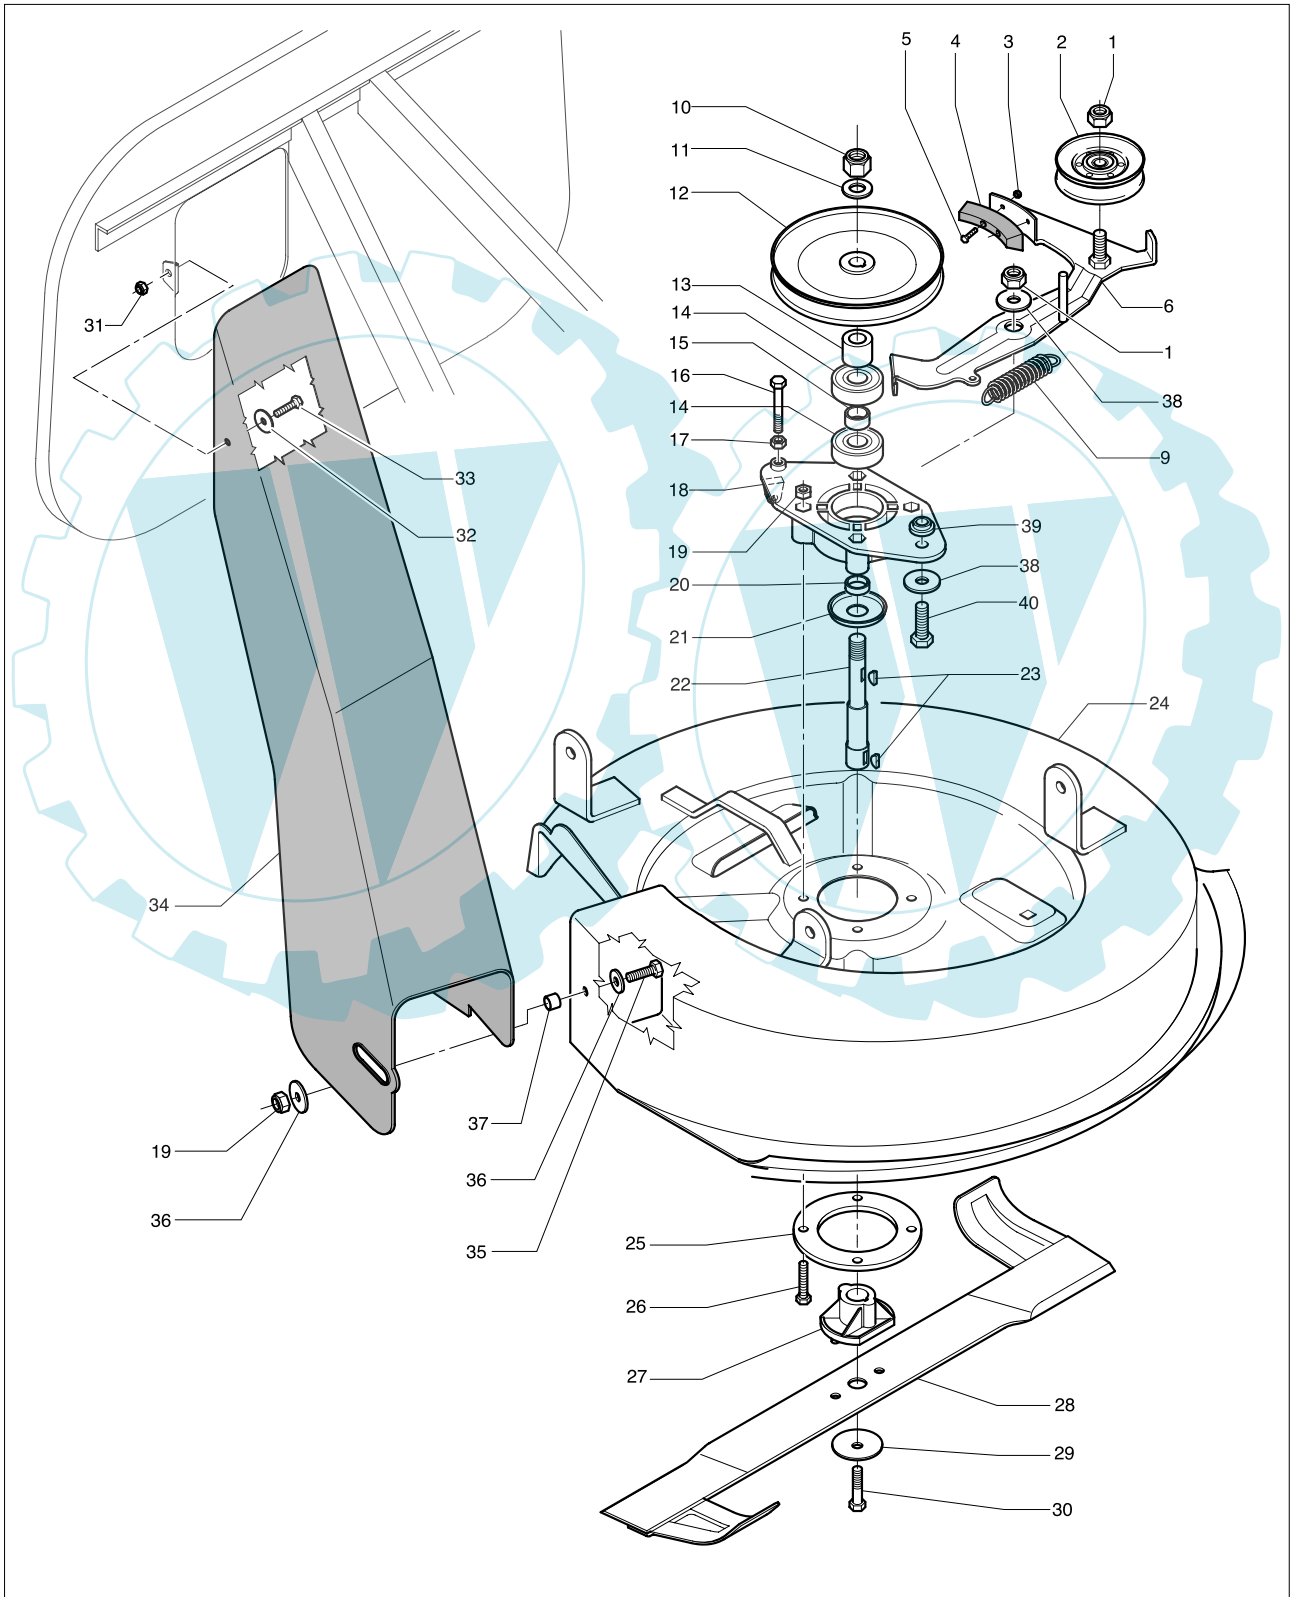

brand	Mr Bricolage

date	feb-04	SHEET	5/18

Model

CHOPPER 26" 10.5HP

Product number

953878271