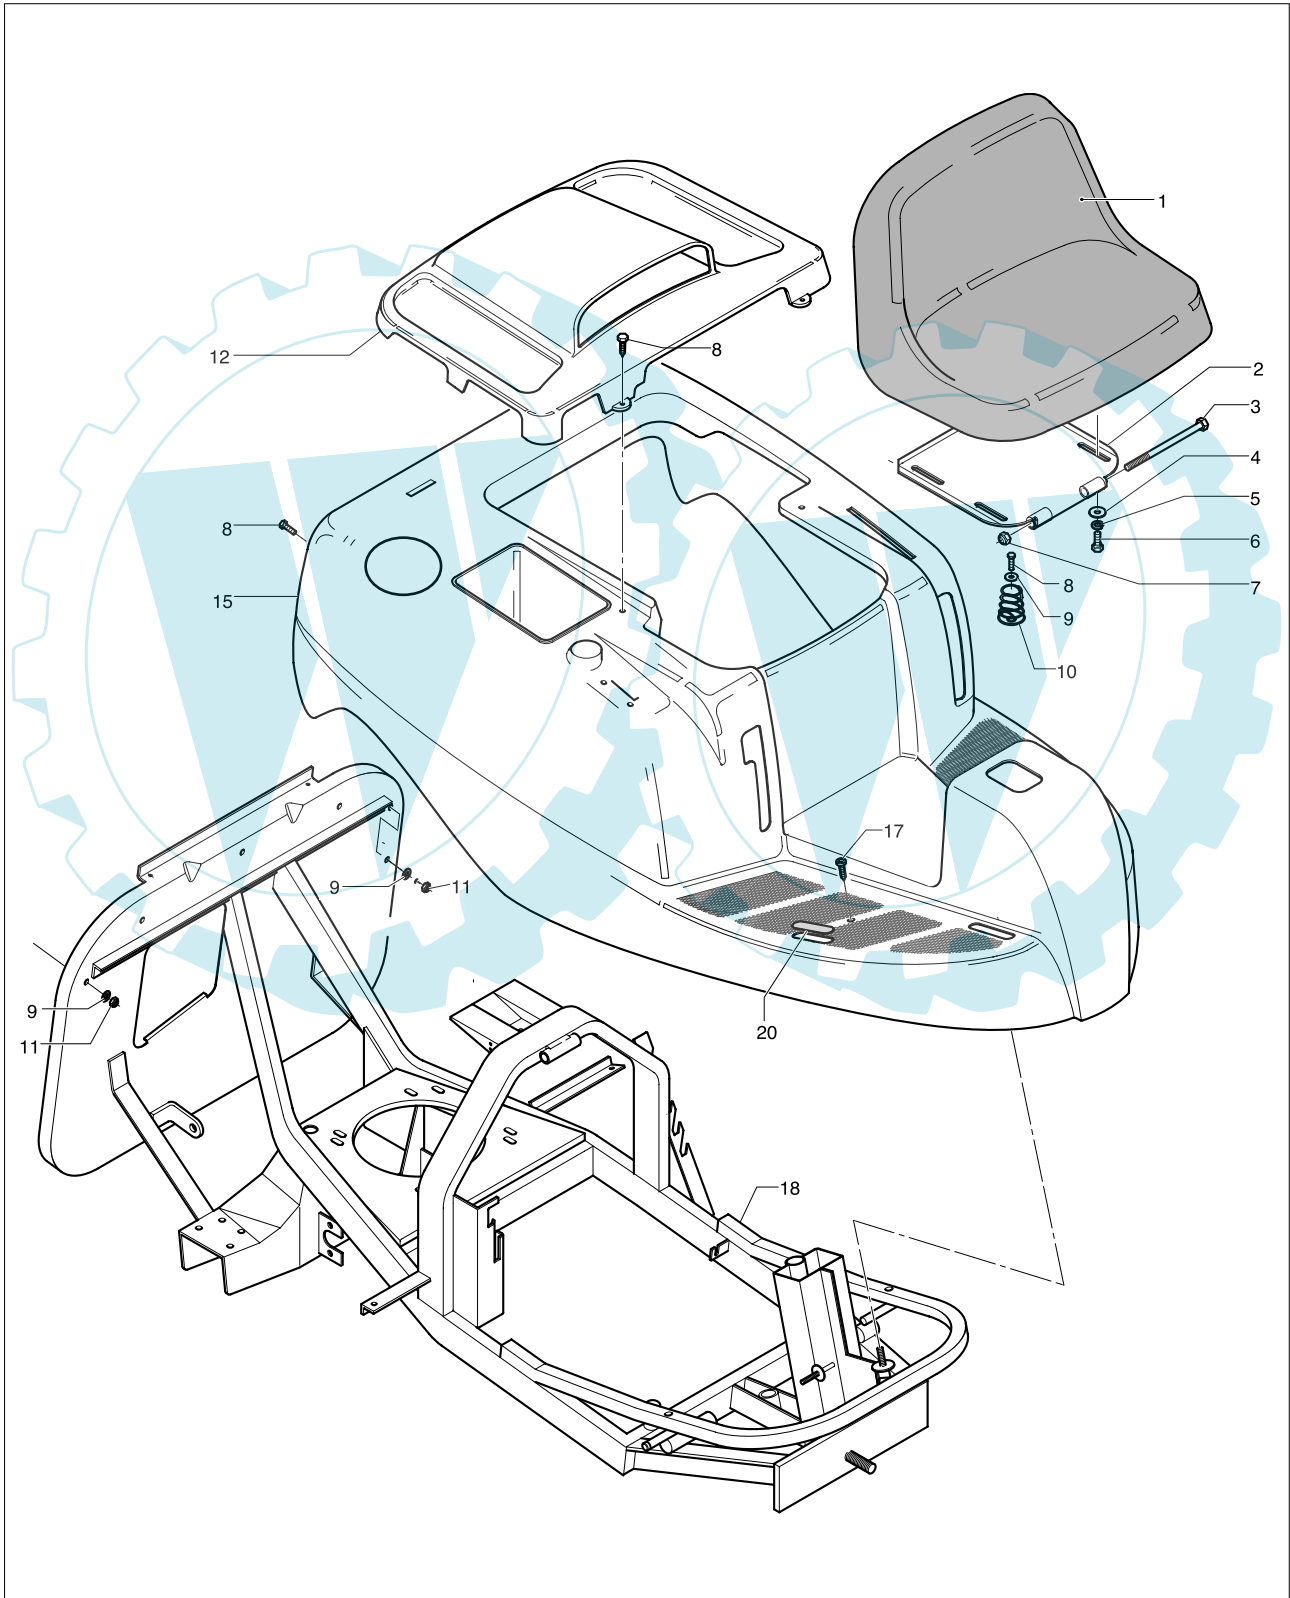

brand	BRICOMARCHE

date	feb-04	SHEET	7/18

Model

CHOPPER 26" 10.5HP

Product number

953878271